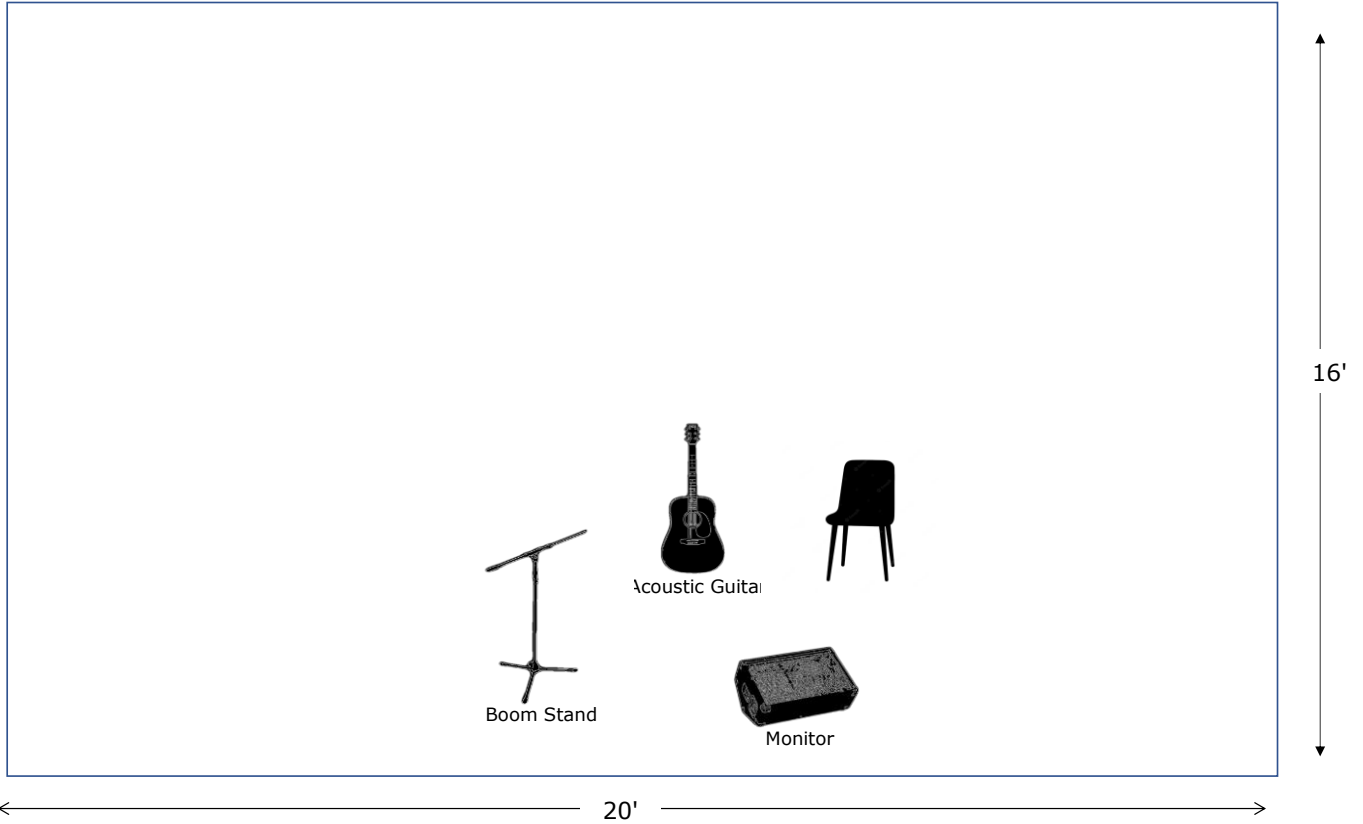

Stage Plot

Input	Purpose	Notes	Input	Purpose	Notes
1	Lead Vocal - SM58	Boom Stand	17		
2	Acoustic Guitar - DI		18		
3			19		
4			20		
5			21		
6			22		
7			23		
8			24		
9			25		
10			26		
11			27		
12			28		
13			29		
14			30		
15			31		
16			32		

Outputs	Purpose	Notes	Outputs	Purpose	Notes
1	Monitor		3		
2			4		

General Notes